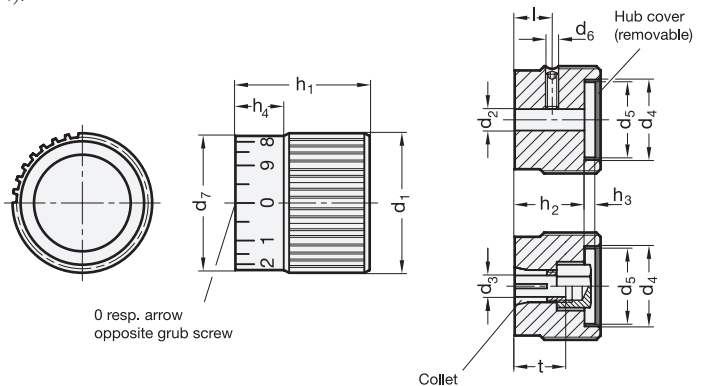

TECHNICAL INFORMATION

- ISO-Fundamental Tolerances (see page A21)

* Complete with types of the Knurled Control knobs (A, B or S)

A with arrow   **B** neutral   **S** with scale

0 resp. arrow opposite grub screw

GN 726.1

Description	d1	d2 H8	d3	d4	d5	d6	d7	h1	h2	h3	h4	l	t	
GN 726.1-22-B5-*1	22	B 5	-	16	14	M 4	20	22	16	4.3	8	12.5	-	17
GN 726.1-27-B6-*1	27	B 6	-	20	18	M 4	25	26	20	4.3	9	14	-	32
GN 726.1-34-B6-*1	34	B 6	-	25	23	M 5	32	30	24	4.2	10	15	-	59
GN 726.1-34-B8-*1	34	B 8	-	25	23	M 5	32	30	24	4.2	10	15	-	58
GN 726.1-42-B8-*1	42	B 8	-	32	30	M 5	40	34	28	4	11	16	-	102
GN 726.1-42-B10-*1	42	B 10	-	32	30	M 5	40	34	28	4	11	16	-	101
GN 726.1-27-Z6-*2	27	-	Z 6	20	18	-	25	26	20	4.3	9	14	14	37
GN 726.1-34-Z8-*2	34	-	Z 8	25	23	-	32	30	24	4.2	10	15	17	65
GN 726.1-42-Z10-*2	42	-	Z 10	32	30	-	40	34	28	4	11	16	20	112